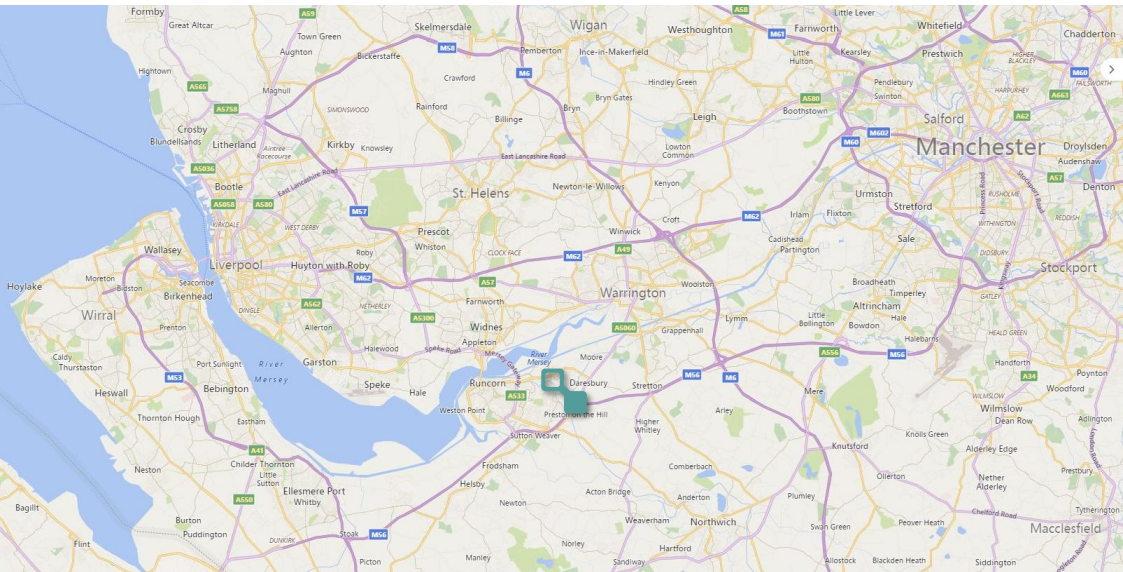

How To Find Us

Perceptive Engineering Ltd

YOUR JOURNEY, IMPROVED

perceptiveAPC

Vanguard House · Keckwick Lane ·
Daresbury Sci-Tech · Cheshire · WA4 4AB
+44 1925 607150 · info@PerceptiveAPC.com

Manchester or Liverpool Airports

Warrington Central or
Warrington Bank Quay or
Runcorn

M56 Junction 11, following A56 towards
Warrington
Left onto A558 Daresbury Expressway
First left at lights into Sci-Tech Daresbury
Right at roundabout into Keckwick Lane

These are nearby, but please check your
preferred review website before booking.

Premier Inn Preston Brook (2.9 miles)

<http://www.premierinn.com/>

The Park Royal (3.3 miles)

<http://www.qhotels.co.uk/>

Village Hotel Warrington (4.0 miles)

<https://www.village-hotels.co.uk/>

Holiday Inn Runcorn (4.7 miles)

<http://www.ihg.com/holidayinn/hotels/>

The Partridge at Stretton (3.3 miles)

<http://www.thepartridgestretton.co.uk>