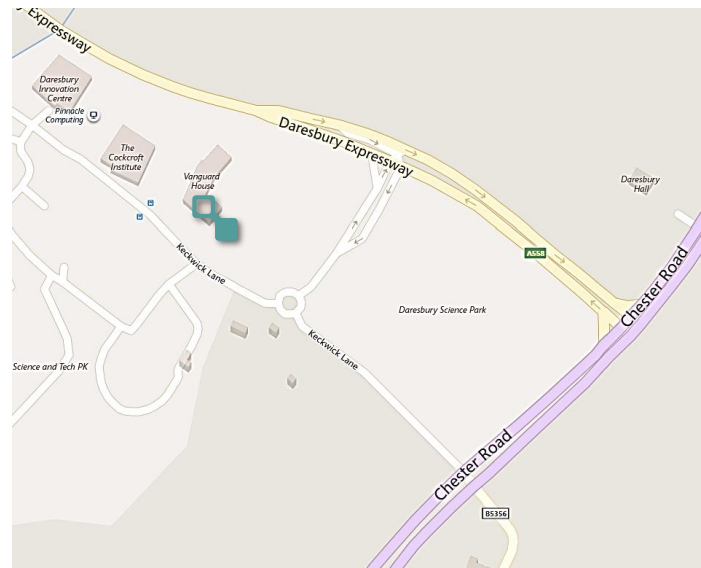

How To Find Us

Perceptive Engineering Ltd

YOUR JOURNEY, IMPROVED

perceptiveAPC

Vanguard House · Keckwick Lane ·
Daresbury Sci-Tech · Cheshire · WA4 4AB
+44 1925 607150 · info@PerceptiveAPC.com

Manchester or Liverpool Airports

Warrington Central or
Warrington Bank Quay or
Runcorn

M56 Junction 11, following A56 towards
Warrington
Left onto A558 Daresbury Expressway
First left at lights into Sci-Tech Daresbury
Right at roundabout into Keckwick Lane

These are nearby, but please check your
preferred review website before booking.

Premier Inn Preston Brook (2.9 miles)

<http://www.premierinn.com/>

The Park Royal (3.3 miles)

<http://www.qhotels.co.uk/>

Village Hotel Warrington (4.0 miles)

<https://www.village-hotels.co.uk/>

Holiday Inn Runcorn (4.7 miles)

<http://www.ihg.com/holidayinn/hotels/>

The Partridge at Stretton (3.3 miles)

<http://www.thepartridgestretton.co.uk>